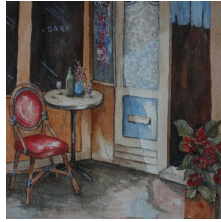

French Bistro Ruth Snider Watercolor